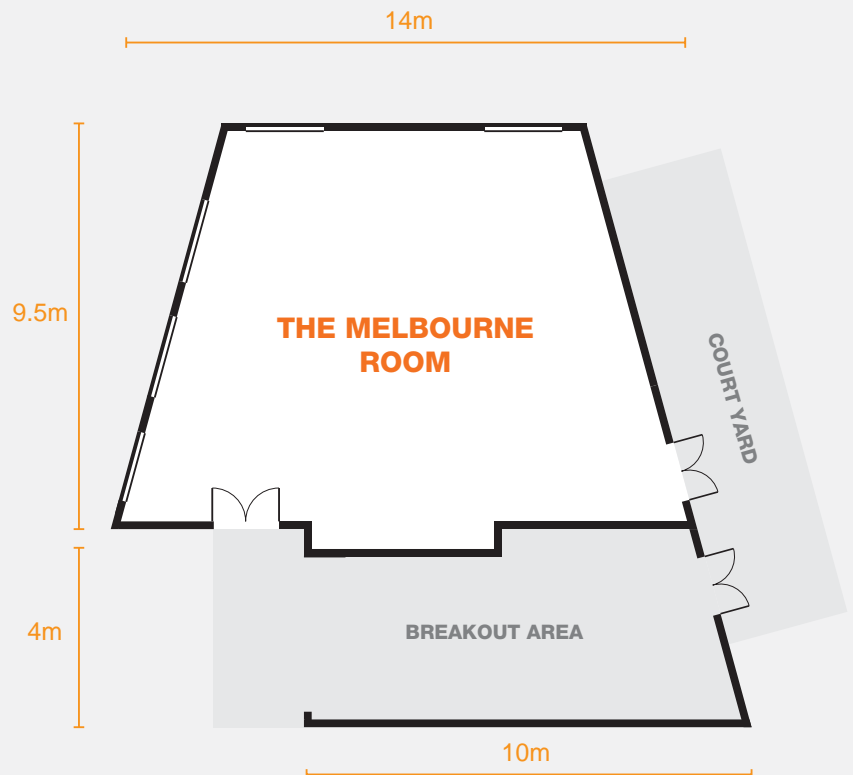

Conference Facilities

Sydney North Shore

472 Pacific Highway, Artarmon NSW 2064

PUNT HILL North Shore's Melbourne Room is located poolside on the ground floor with plenty of natural light.

The Melbourne Room is the perfect venue for conferences, AGM's, Board meetings, Dinners, Cocktail parties and Breakfasts.

The Melbourne Room has recently been fully refurbished, and features brand new furnishings and equipment, further complemented by a modern decor.

Conference facilities information

LOCATION	ROOM NAME	AREA M ²	BANQUET	BOARD	COCKTAIL	CLASS ROOM	THEATRE	U SHAPE
North Shore	The Melbourne Room	98	70	30	100	30	85	35